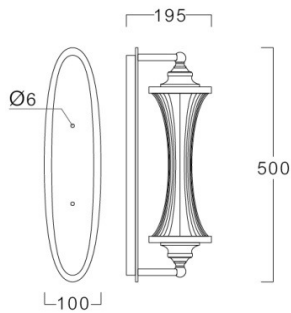

WMS403

Housing & Cover	Iron body finished in coffee color
Painting	Polyester powder coated
Diffuser	Clear glass
Mounting	Surface mounting

IP 44, Class I

Lamps type

	B45/E27	3W
	TBULB/E27	9W