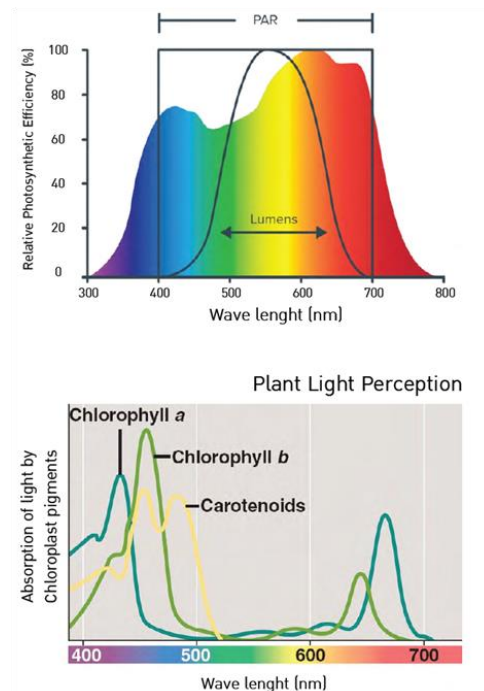

### Specification

- Essential spectrum for general plant with aesthetic color appearance
- Precise light distribution to reach high PPFD for vertical farming
- Long lifetime with less energy consumption
- Support and advice for your requirements

**Housing** High quality plastic

**Application** Horticulture lighting

**Power** 18 W

**Input Voltage** 230VAC±10% /50Hz

**Luminous Flux** >2400 lumen

**Power Factor** >0.9

**THDi** <15%

**Color** Horticulture White (1R4W)

### Dimension

### Light Spectrum