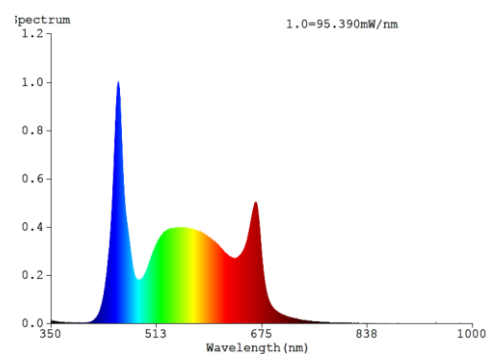

Light Spectrum

Specification

Product	Power(W)	Color	Voltage(V)	Application
HLT81200RW-IP	18W	Horticulture White	230 Vac	Horticulture