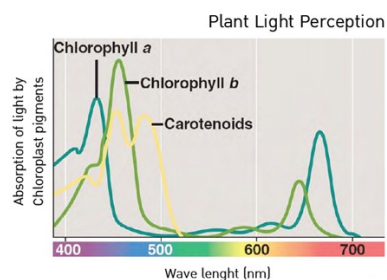

#### Description

- Essential spectrum for general plant with aesthetic color appearance
- Precise light distribution to reach high PPFd for vertical farming
- Long lifetime with less energy consumption
- Support and advice for your requirements

#### Specification

Housing : High quality plastic

Lamp Holder : G13

Power : 18W

Input Voltage : 230VAC±10% /50Hz

Luminous Flux : 2200lumen

Power Factor : >0.9

THDi : <15%

Color : Horticulture White

Beam Angle : 120 degree

Control Gear : Build-in driver

IP Rating : IP20

LED Lifetime : 25000 hours