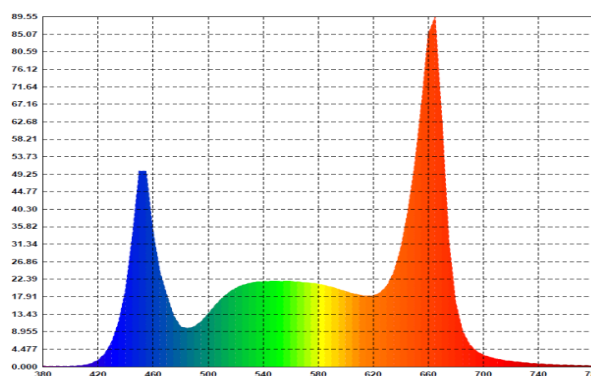

Lamp Dimension

Light Spectrum