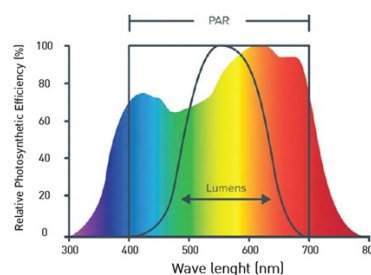

#### Description

- Essential spectrum for general plant with aesthetic color appearance
- Precise light distribution to reach high PPFd for vertical farming
- Long lifetime with less energy consumption
- Support and advice for your requirements

#### Specification

Housing : High quality plastic

Lamp Holder : G13

Power : 18W

Input Voltage : 230VAC±10% /50Hz

Luminous Flux : 2200lumen

Power Factor : >0.9

THDi : <15%

Color : Horticulture White

Beam Angle : 120 degree

Control Gear : Build-in driver

IP Rating : IP20

LED Lifetime : 25000 hours