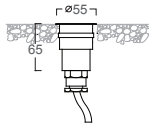

Housing 316 Stainless Steel body & front cover **Finishing** Polished hair-line **Lens** Frosted / Clear toughened glass **Control gear** SLG101/SLG303 External 12 Vac transformer ,SCG103 External 12 Vdc Switching Power Supply **Gasket** Rubber **Mounting** Recessed in Block out made of Polypropylene