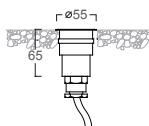

SLG301

WARMWHITE

DAYLIGHT

POWER CONSUMPTION	3W	3W
SOURCE	LED 1x1W	LED 1x1W
LAMP COLOR	3000K	6000K
LUMEN OUTPUT	120 Lumen	140 Lumen
BEAM ANGLE	25°	25°
CONTROL	Non-Dimmable	Non-Dimmable

** Optional color : RED, GREEN, BLUE, AMBER