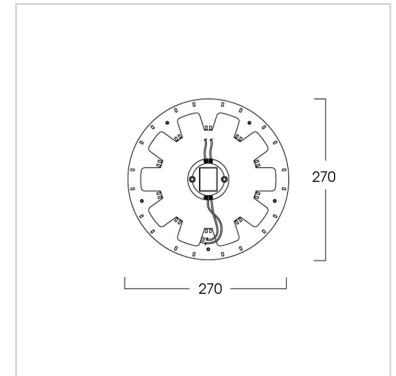

ELED-CIRCULAR/REMOTE

Application

This LED lamp is designed to replace conventional lamp which is safe cost and save energy depending on each lamp types. There is no UV, long life time, etc.

Specification

Housing Description	PCB with LED Energy saving up to 85% No UV Dimmable and colour changeable with smart remote controller (10-100%) Easy to replace conventional circline fluorescent lamp (magnet is provided for easy installation)
Power Source	24W LED-SMD
Lamp Colour	2800-6500K
Lamp Output	2100 lm
Beam Angle	Wide beam
Control Gear	Separated driver
Power Supply	220VAC 50Hz
LED Life Time	25,000 hrs.
Equivalent	Circline fluorescent lamp 32W

Ordering Data

MODEL	WATT
LUMAX # EASY SMART LIFE CIRCULAR-24W	24W
LUMAX # EASY SMART LIFE CIRCULAR-24W (+REMOTE)	24W

RELATED PRODUCTS