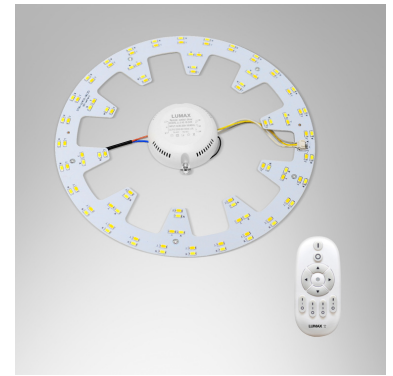

 **ELED-CIRCULAR/REMOTE**

Application

This LED lamp is designed to replace conventional lamp which is safe cost and save energy depending on each lamp types. There is no UV, long life time, etc.

Specification

Housing Description	PCB with LED Energy saving up to 85% No UV Dimmable and colour changeable with smart remote controller (10-100%) Easy to replace conventional circline fluorescent lamp (magnet is provided for easy installation)
Power Source	24W LED-SMD
Lamp Colour	2800-6500K
Lamp Output	2100 lm
Beam Angle	Wide beam
Control Gear	Separated driver
Power Supply	220VAC 50Hz
LED Life Time	25,000 hrs.
Equivalent	Circline fluorescent lamp 32W

Ordering Data

MODEL	WATT
LUMAX # EASY SMART LIFE CIRCULAR-24W	24W
LUMAX # EASY SMART LIFE CIRCULAR-24W (+REMOTE)	24W

RELATED PRODUCTS

Ceiling Luminaire

Ceiling Luminaire