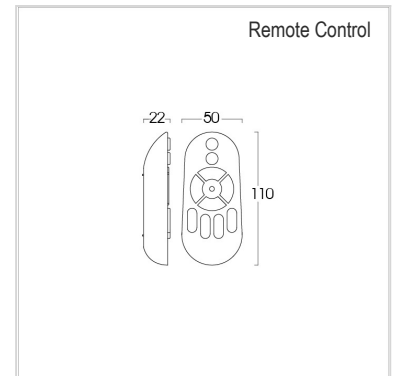

ELED-CIRCULAR/REMOTE

Application

This LED lamp is designed to replace conventional lamp which is safe cost and save energy depending on each lamp types. There is no UV, long life time, etc.

Specification

Housing Description	PCB with LED Energy saving up to 85% No UV Dimmable and colour changeable with smart remote controller (10-100%) Easy to replace conventional circline fluorescent lamp (magnet is provided for easy installation)
Power Source	24W LED-SMD
Lamp Colour	2800-6500K
Lamp Output	2100 lm
Beam Angle	Wide beam
Control Gear	Separated driver
Power Supply	220VAC 50Hz
LED Life Time	25,000 hrs.
Equivalent	Circline fluorescent lamp 32W

Ordering Data

MODEL	WATT
LUMAX # EASY SMART LIFE CIRCULAR-24W	24W
LUMAX # EASY SMART LIFE CIRCULAR-24W (+REMOTE)	24W

RELATED PRODUCTS