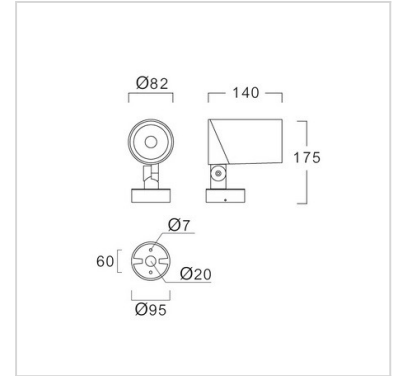

## Specification

<b>Housing</b>	Die-cast aluminium
<b>Finishing</b>	Powder coated in black
<b>Lens</b>	Clear toughened glass
<b>Gasket</b>	Silicone rubber
<b>Dimension</b>	95x140x175 mm.
<b>Mounting</b>	Surface
<b>Power</b>	5W
<b>Source</b>	LED-COB
<b>Lamp Colour</b>	3000/4000K
<b>Luminaire Output</b>	360 lm
<b>Beam Angle</b>	12/24/36 degree
<b>Control Gear</b>	Built-in driver
<b>Power Supply</b>	220VAC 50Hz
<b>IP Rating</b>	66
<b>Luminaire Lifetime</b>	30,000 hrs.
<b>Equivalent</b>	MR16 50W

## Ordering Data

Model	Watt
FLL201/B-5LED	5W