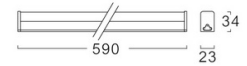

LED Batten

LUMAX

T5 ELED-SET/T5/V2

Application

This luminaire is designed to use for convenience stores, discount stores, modern trade stores, factories, schools, storage areas, hospitals, hotels, shopping centers, corridors, industrial areas, car parks, etc.

Specification

Housing	High quality plastic
Finishing	White
Mounting	Surface
Power	7/10/14W
Source	LED-T5
Lamp Colour	3000/4000/6500K
Luminaire Output	3W: 300 lm 7W: 600 lm 10W: 900 lm 14W: 1200 lm
Power Supply	220VAC 50Hz
IP Rating	20
Luminaire Lifetime	15,000 hrs.
Equivalent	4W: T8 1x10W 7W: T5 1x14W/T8 1x18W * 10W: T5 1x21W * 14W: T5 1x28W/T8 1x36W

Ordering Data

Model	Watt
LUMAX # ELED T5/L300-4LED/3K+CLIP+XLXD	4W
LUMAX # ELED T5/L300-4LED/4K+CLIP+XLXD	4W
LUMAX # ELED T5/L300-4LED/6.5K+CLIP+XLXD	4W
LUMAX # ELED T5/L600-7LED/3K+CLIP+XLXD	7W
LUMAX # ELED T5/L600-7LED/4K+CLIP+XLXD	7W
LUMAX # ELED T5/L600-7LED/6.5K+CLIP+XLXD	7W
LUMAX # ELED T5/L900-10LED/3K+CLIP+XLXD	10W
LUMAX # ELED T5/L900-10LED/4K+CLIP+XLXD	10W
LUMAX # ELED T5/L900-10LED/6.5K+CLIP+XLXD	10W
LUMAX # ELED T5/L1200-14LED/3K+CLIP+XLXD	14W
LUMAX # ELED T5/L1200-14LED/4K+CLIP+XLXD	14W
LUMAX # ELED T5/L1200-14LED/6.5K+CLIP+XLXD	14W

ELED T5/L600

ELED T5/L900

ELED T5/L1200