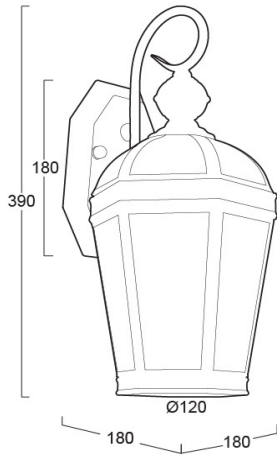

## WALLMOUNT LUMINAIRE - P SHAPE LAMP 40W

**LIGHTING &  
EQUIPMENT**  
PUBLIC COMPANY LIMITED

### SPECIFICATION FEATURES

- \* LAMP : P SHAPE 40W
- \* SOCKET : E27 x 1
- \* SIZE : W163 x 163 x H360 mm
- \* Material is Brass and Glass

### ORDERING DATA

CATALOG NO.	COLOR	LAMP TYPE	REMARKS
WCG18-031 /E27x1	Antique Brass	P Shape Lamp 40W	