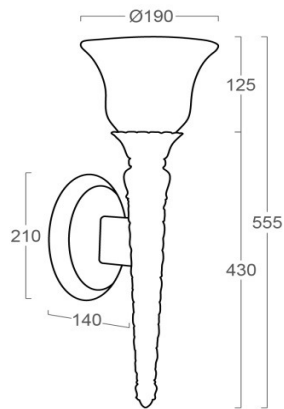

WSG20-071

WALLMOUNT LUMINAIRE - P SHAPE LAMP 40W /E27

LUMAX

APPLICATIONS

- * RECREATIONAL CENTERS, HOTELS
- * RESTAURANTS
- * RESIDENTIALS
- * OTHER INDOOR APPLICATIONS WHERE WALLMOUNT LUMINAIRE IS REQUIRED

SPECIFICATION FEATURES

- * LAMP : P SHAPE 40W
- * SOCKET : E27 x 1
- * SIZE : W190 x 140 x H555 mm

ORDERING DATA

CATALOG NO.	COLOR	LAMP TYPE	REMARKS
WSG20-071/E27x1	SILVER	P SHAPE 40W	