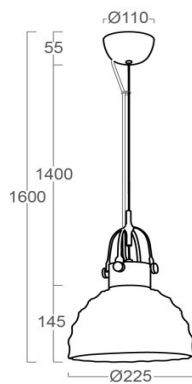

PSG23-081/CO

PENDANT LUMINAIRE - P SHAPE LAMP 40W /E27x1

LIGHTING &
EQUIPMENT
PUBLIC COMPANY LIMITED

APPLICATIONS

- * RECREATIONAL CENTERS, HOTELS
- * RESTAURANTS
- * RESIDENTIALS
- * OTHER INDOOR APPLICATIONS WHERE
PENDANT LUMINAIRE IS REQUIRED

SPECIFICATION FEATURES

- * LAMP : P Shape Lamp 40W, LED3W
- * SOCKET : E27 x 1
- * SIZE : Dia 225 x H145 mm (w/o Sling Length)
- * MATERIAL : Metal Body, Copper color Glass shade

ORDERING DATA

CATALOG NO.	COLOR	LAMP TYPE	REMARKS
PSG23-081/CO/E27x1	COPPER	P SHAPE LAMP 40W	