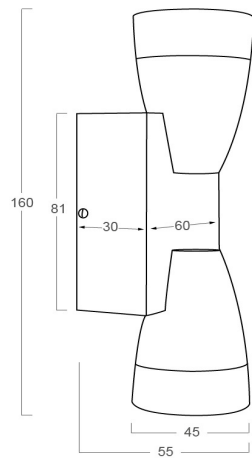

SPECIFICATION FEATURES

- * LAMP : LED 1Wx3 x2 3000K
- * SOCKET : N/A
- * SIZE : W45 x 60 x 160 mm
- * Material : Aluminium
- * IP65

ORDERING DATA

CATALOG NO.	COLOR	LAMP TYPE	REMARKS
WAA06-012/LED6W	BLACK	LED	