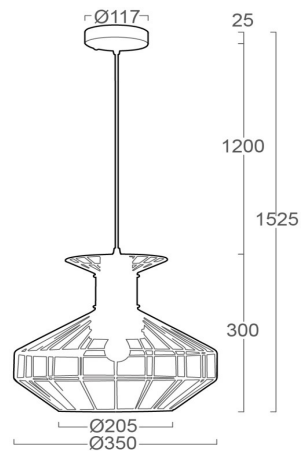

PWS35-011

PENDANT LUMINAIRE -GLS 60W / E27

LUMAX

APPLICATIONS

- * RECREATIONAL CENTERS, HOTELS
- * RESTAURANTS
- * RESIDENTIALS
- * OTHER INDOOR APPLICATIONS WHERE
PENDANT LUMINAIRE IS REQUIRED

SPECIFICATION FEATURES

- * LAMP : GLS 60W, LED 10W
- * SOCKET : E27x1
- * SIZE : Dia 350 x H300 mm (w/o Cable Length)
- * MATERIAL : Wood and Metal

ORDERING DATA

CATALOG NO.	COLOR	LAMP TYPE	REMARKS
PWS35-011 /E27	BLACK	GLS 60W	