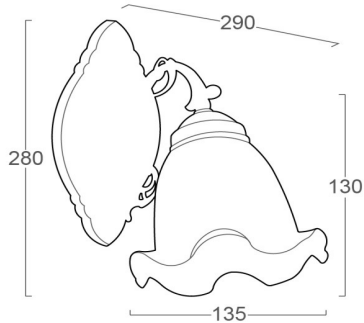

WSG15-061

WALLMOUNT LUMINAIRE - /E27x1

LUMAX

APPLICATIONS

- * RECREATIONAL CENTERS, HOTELS
- * RESTAURANTS
- * RESIDENTIALS
- * OTHER INDOOR APPLICATIONS WHERE WALLMOUNT LUMINAIRE IS REQUIRED

SPECIFICATION FEATURES

- * LAMP : P SHAPE LAMP 40W, LED 3W
- * SOCKET : E27 x 1
- * SIZE : W135 x 290 x H280mm
- * MATERIAL : Metal Body and Glass Shade

ORDERING DATA

CATALOG NO.	COLOR	LAMP TYPE	REMARKS
WSG15-061 /E27x1	Antique Brass	P SHAPE 40W	