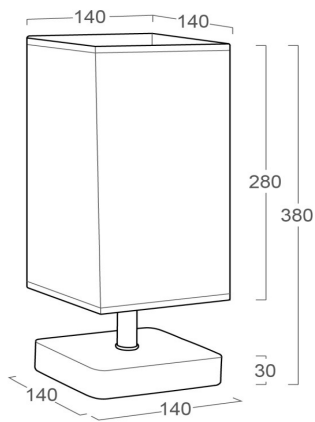

TWF14-031 /E27

TABLE LUMINAIRE - P SHAPE 40W LAMP

LUMAX

APPLICATIONS

- * RECREATIONAL CENTERS, HOTELS
- * RESTAURANTS
- * RESIDENTIALS
- * OTHER INDOOR APPLICATIONS WHERE TABLE LUMINAIRE IS REQUIRED

SPECIFICATION FEATURES

- * LAMP : P Shape Lamp 40W, LED 3W
- * SOCKET : E27 x 1
- * SIZE : W140 x 140 x H380 mm
- * MATERIAL : Metal and Wood Body and Fabric Shade

ORDERING DATA

CATALOG NO.	COLOR	LAMP TYPE	REMARKS
TWF14-031 /E27	BROWN	P Shape 40W	