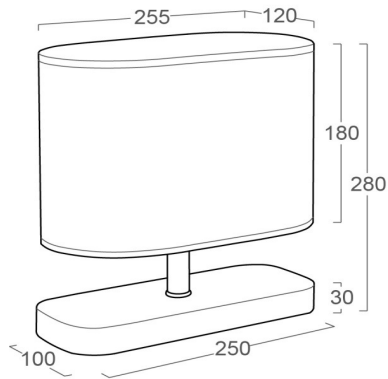

TWF25-051 /E27

TABLE LUMINAIRE - P SHAPE 40W LAMP

LUMAX

APPLICATIONS

- * RECREATIONAL CENTERS, HOTELS
- * RESTAURANTS
- * RESIDENTIALS
- * OTHER INDOOR APPLICATIONS WHERE TABLE LUMINAIRE IS REQUIRED

SPECIFICATION FEATURES

- * LAMP : P Shape Lamp 40W, LED 3W
- * SOCKET : E27 x 1
- * SIZE : W255 x 120 x H280 mm
- * MATERIAL : Metal and Wood Body and Fabric Shade

ORDERING DATA

CATALOG NO.	COLOR	LAMP TYPE	REMARKS
TWF25-051 /E27	BROWN	P Shape 40W	