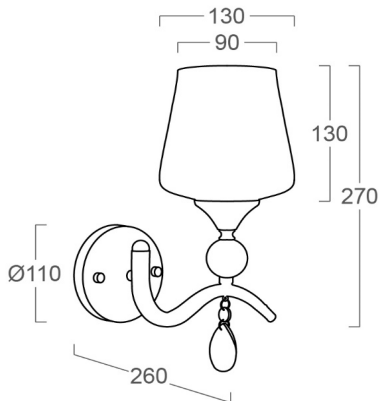

WSG13-091

WALLMOUNT LUMINAIRE /E27x1

LUMAX

APPLICATIONS

- * RECREATIONAL CENTERS, HOTELS
- * RESTAURANTS
- * RESIDENTIALS
- * OTHER INDOOR APPLICATIONS WHERE WALLMOUNT LUMINAIRE IS REQUIRED

SPECIFICATION FEATURES

- * LAMP : LED 6W
- * SOCKET : E27 x 1
- * SIZE : W130 x 260 x H270 mm
- * MATERIAL : Metal Body and Glass Shade

ORDERING DATA

CATALOG NO.	COLOR	LAMP TYPE	REMARKS
WSG13-091 /E27x1		LED 6W	