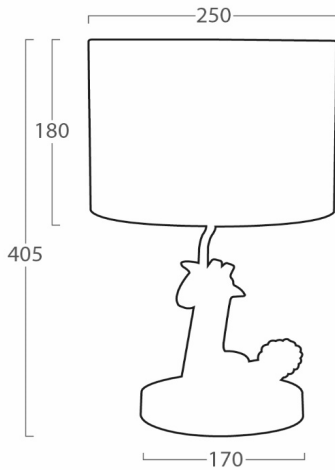

TSF25-051

TABLE LUMINAIRE - P Shape 40W / E27x1

LIGHTING & EQUIPMENT
PUBLIC COMPANY LIMITED

APPLICATIONS

- * RECREATIONAL CENTERS, HOTELS
- * RESTAURANTS
- * RESIDENTIALS
- * OTHER INDOOR APPLICATIONS WHERE TABLE LUMINAIRE IS REQUIRED

SPECIFICATION FEATURES

- * LAMP : P Shape 40W, LED 7W
- * SOCKET : E27 x 1
- * SIZE : dia 250 x H405 mm
- * Material : Metal Body, Wood, Fabric Shade

ORDERING DATA

CATALOG NO.	COLOR	LAMP TYPE	REMARKS
TSF25-051 /E27x1	YELLOW	P SHAPE 40W	