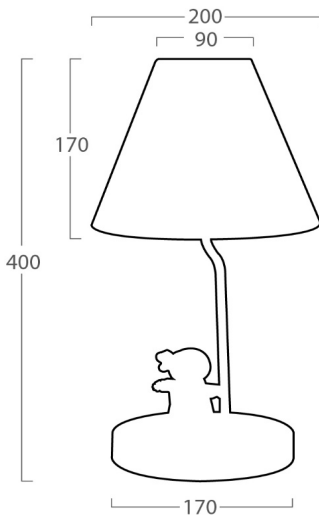

TSF21-011

TABLE LUMINAIRE - P Shape 40W / E27x1

LIGHTING & EQUIPMENT
PUBLIC COMPANY LIMITED

APPLICATIONS

- * RECREATIONAL CENTERS, HOTELS
- * RESTAURANTS
- * RESIDENTIALS
- * OTHER INDOOR APPLICATIONS WHERE TABLE LUMINAIRE IS REQUIRED

SPECIFICATION FEATURES

- * LAMP : P Shape 40W, LED 7W
- * SOCKET : E27 x 1
- * SIZE : dia 200 x H400 mm
- * Material : Metal Body, Wood, Fabric Shade

ORDERING DATA

CATALOG NO.	COLOR	LAMP TYPE	REMARKS
TSF21-011 /E27x1	BLUE	P SHAPE 40W	