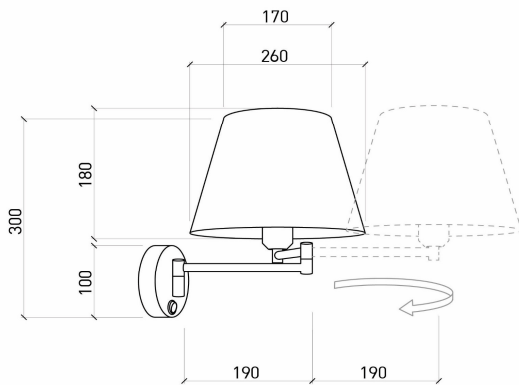

WSF26-011

WALLMOUNT LUMINAIRE - E27x1

**LIGHTING &
EQUIPMENT**
PUBLIC COMPANY LIMITED

APPLICATIONS

- * RECREATIONAL CENTERS, HOTELS
- * RESTAURANTS
- * RESIDENTIALS
- * OTHER INDOOR APPLICATIONS WHERE WALLMOUNT LUMINAIRE IS REQUIRED

SPECIFICATION FEATURES

- * LAMP : P SHAPE 40W, LED 7W
- * SOCKET : E27x1
- * SIZE : W260 x 190 x H300 mm
- * MATERIAL : Metal Body, and White Fabric Shade with Adjustable Arm

ORDERING DATA

CATALOG NO.	COLOR	LAMP TYPE	REMARKS
WSF26-011 /E27x1	WHITE	P SHAPE 40W	