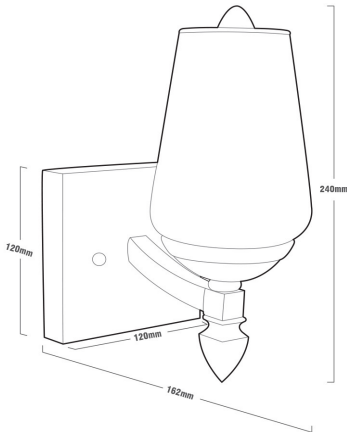

WSG13-101

WALLMOUNT LUMINAIRE - Candle Lamp 40W /E14x1

LIGHTING & EQUIPMENT
PUBLIC COMPANY LIMITED

APPLICATIONS

- * RECREATIONAL CENTERS, HOTELS
- * RESTAURANTS
- * RESIDENTIALS
- * OTHER INDOOR APPLICATIONS WHERE WALLMOUNT LUMINAIRE IS REQUIRED

SPECIFICATION FEATURES

- * LAMP : Candle Lamp 40W
- * SOCKET : E14 x 1
- * SIZE : W120 x 162 x H240 mm
- * Material : Metal Body, Glass Shade

ORDERING DATA

CATALOG NO.	COLOR	LAMP TYPE	REMARKS
WSG13-101 /E14x1	BLACK	Candle Lamp 40W	