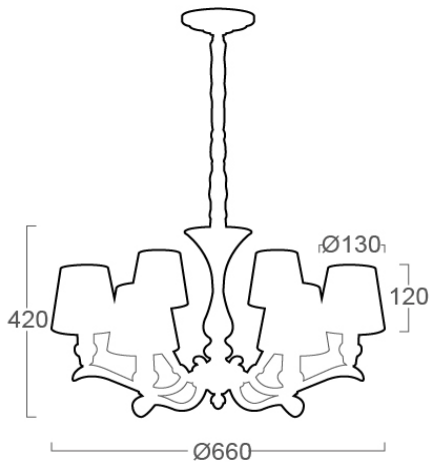

# PSG66-116

PENDANT LUMINAIRE -E14 x 6

## SPECIFICATION FEATURES

- \* LAMP : Candle Lamp, LED 3W
- \* SOCKET : E14x6
- \* SIZE : Dia 660 x H420 mm (w/o chain)
- \* MATERIAL : Metal Body in Korean Gold Color  
Plastic and Glass Cover

## ORDERING DATA

CATALOG NO.	COLOR	LAMP TYPE	REMARKS
PSG66-116 /E14x6	K GOLD	CANDLE LAMP	