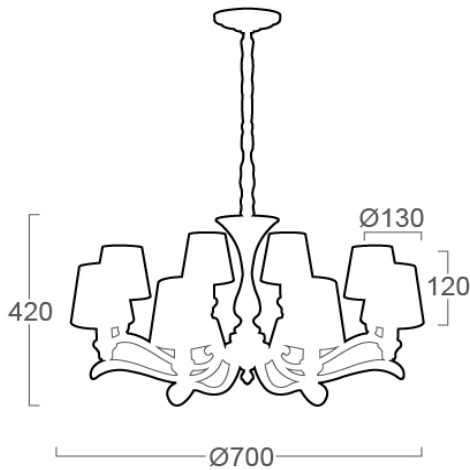

# PSG70-158

PENDANT LUMINAIRE -E14 x 8

## SPECIFICATION FEATURES

- \* LAMP : Candle Lamp, LED 3W
- \* SOCKET : E14x8
- \* SIZE : Dia 700 x H420 mm (w/o chain)
- \* MATERIAL : Metal Body in Korean Gold Color  
Plastic and Glass Cover

## ORDERING DATA

CATALOG NO.	COLOR	LAMP TYPE	REMARKS
PSG70-158 /E14x8	K GOLD	CANDLE LAMP	