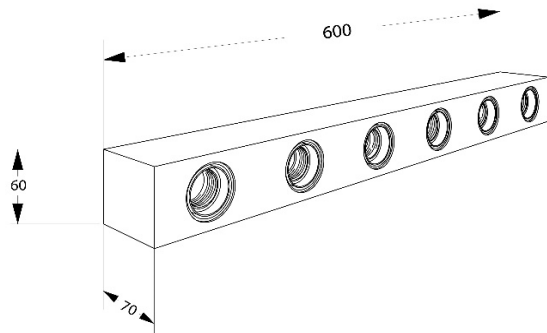

# WSS60-036

WALLMOUNT LUMINAIRE - E27x6

**LUMAX**

## SPECIFICATION FEATURES

- \* LAMP : GLS 40W, B95 Bulb
- \* SOCKET : E27 x 6
- \* SIZE : W600 x 70 x 60 mm
- \* MATERIAL : Stainless Steel Body
- \* REMARK : Bulbs not included