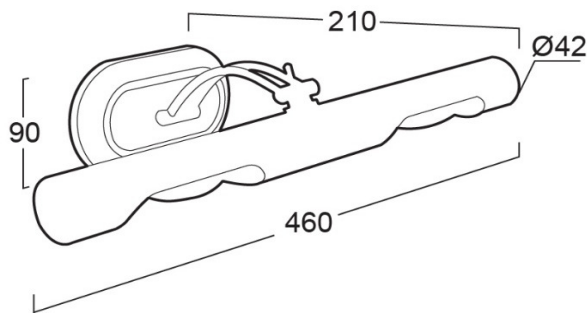

WSS40-012

WALLMOUNT LUMINAIRE - E14x2

LUMAX

APPLICATIONS

- * RECREATIONAL CENTERS, HOTELS
- * RESTAURANTS
- * RESIDENTIALS
- * OTHER INDOOR APPLICATIONS WHERE WALLMOUNT LUMINAIRE IS REQUIRED

SPECIFICATION FEATURES

- * LAMP : Candle Lamp 40W, LED 3W
- * SOCKET : E14x2
- * SIZE : W460 x 210 x H90 mm
- * MATERIAL : Metal body in Antique Brass Color
- * Adjustable for up and down movement

ORDERING DATA

CATALOG NO.	COLOR	LAMP TYPE	REMARKS
WSS40-012 /E14x2	Antique Brass	Candle Lamp 40W	