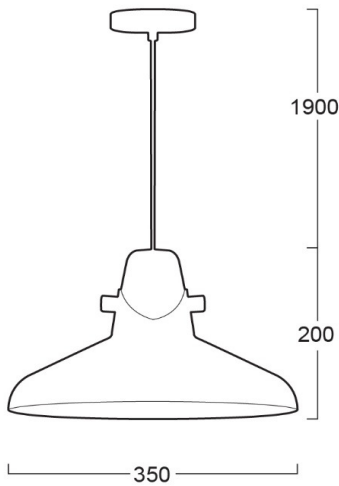

PWA35-011 /BK

PENDANT LUMINAIRE - E27x1

LIGHTING &
EQUIPMENT
PUBLIC COMPANY LIMITED

APPLICATIONS

- * RECREATIONAL CENTERS, HOTELS
- * RESTAURANTS
- * RESIDENTIALS
- * OTHER INDOOR APPLICATIONS WHERE
PENDANT LUMINAIRE IS REQUIRED

SPECIFICATION FEATURES

- * LAMP : LED 3 - 8W
- * SOCKET : E27 x 1
- * SIZE : dia 350 x H200 mm (W/O Cable Length)
- * Material : Aluminum Shade in Black Color
Top part of shade is Wood

ORDERING DATA

CATALOG NO.	COLOR	LAMP TYPE	REMARKS
PWA35-011/BK/E27x1	BLACK		