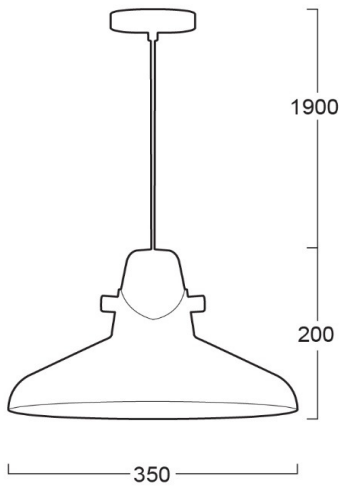

PWA35-021 /WH

PENDANT LUMINAIRE - E27x1

LIGHTING &
EQUIPMENT
PUBLIC COMPANY LIMITED

APPLICATIONS

- * RECREATIONAL CENTERS, HOTELS
- * RESTAURANTS
- * RESIDENTIALS
- * OTHER INDOOR APPLICATIONS WHERE PENDANT LUMINAIRE IS REQUIRED

SPECIFICATION FEATURES

- * LAMP : LED 3 - 8W
- * SOCKET : E27 x 1
- * SIZE : dia 350 x H200 mm (W/O Cable Length)
- * Material : Aluminum Shade in White Color
Top part of shade is Wood

ORDERING DATA

CATALOG NO.	COLOR	LAMP TYPE	REMARKS
PWA35-021/WH/E27x1	WHITE		