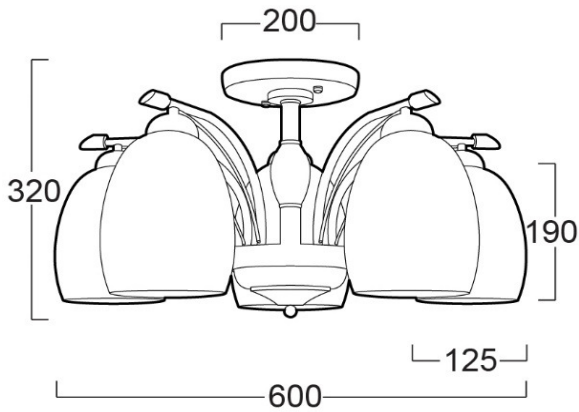

CSG60-055

CEILING LUMINAIRE - E27x5

LUMAX

APPLICATIONS

- * RECREATIONAL CENTERS, HOTELS
- * RESTAURANTS
- * RESIDENTIALS
- * OTHER INDOOR APPLICATIONS WHERE CEILING LUMINAIRE IS REQUIRED

SPECIFICATION FEATURES

- * LAMP : LED Bulb 6W
- * SOCKET : E27x5
- * SIZE : dia 600 x 320 mm
- * MATERIAL : Metal body decorate with wood
White Glass

ORDERING DATA

CATALOG NO.	COLOR	LAMP TYPE	REMARKS
CSG60-055/E27x5			