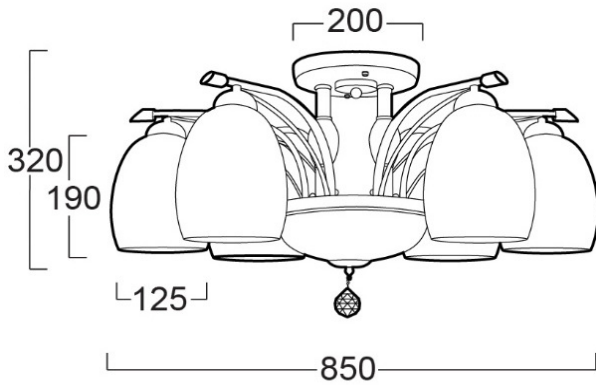

# CSG85-017

CEILING LUMINAIRE - E27x6, E14x1

**LUMAX**

## SPECIFICATION FEATURES

- \* LAMP : LED Bulb 6W, 3W
- \* SOCKET : E27x6, E14x1
- \* SIZE : dia 850 x 320 mm
- \* MATERIAL : Metal body decorate with wood  
White Glass

## ORDERING DATA

CATALOG NO.	COLOR	LAMP TYPE	REMARKS
CSG85-017 /E27x6, E14x1			