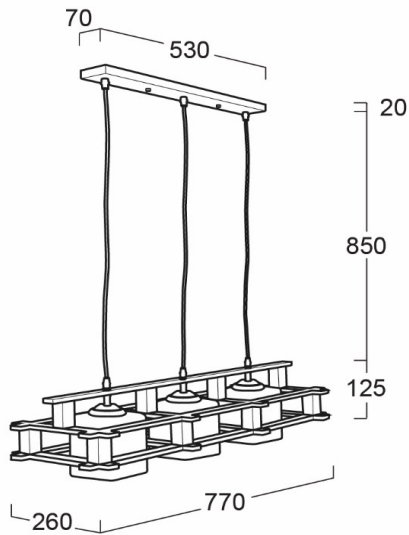

PWG78-013

PENDANT LUMINAIRE - E27x3

LUMAX

APPLICATIONS

- * RECREATIONAL CENTERS, HOTELS
- * RESTAURANTS
- * RESIDENTIALS
- * OTHER INDOOR APPLICATIONS WHERE PENDANT LUMINAIRE IS REQUIRED

SPECIFICATION FEATURES

- * LAMP : LED 3W
- * SOCKET : E27x3
- * SIZE : W770 x 260 x H125 mm (w/o Cable Length)
- * MATERIAL : Wood and Metal Body, White Glass

ORDERING DATA

CATALOG NO.	COLOR	LAMP TYPE	REMARKS
PWG78-013 /E27x3	LIGHT BROWN		