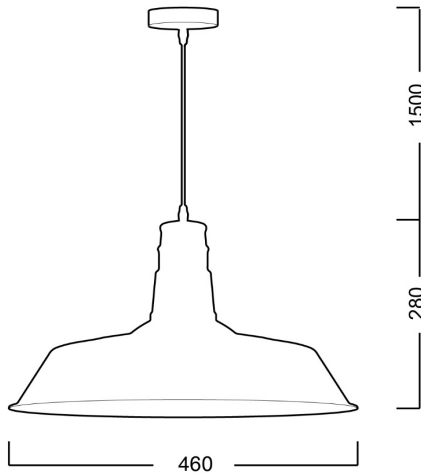

**PSS46-041/BK/WH**  
**PENDANT LUMINAIRE - E27x1**

APPLICATIONS

- \* RECREATIONAL CENTERS, HOTELS
- \* RESTAURANTS
- \* RESIDENTIALS
- \* OTHER INDOOR APPLICATIONS WHERE PENDANT LUMINAIRE IS REQUIRED

SPECIFICATION FEATURES

- \* LAMP : LED 7W
- \* SOCKET : E27x1
- \* SIZE : Dia 460 x H280 mm (w/o Cable Length)
- \* MATERIAL : Metal Shade Outside Black Color Inside White Color

ORDERING DATA

CATALOG NO.	COLOR	LAMP TYPE	REMARKS
PSS46-041/BK/WH /E27x1	BLACK		