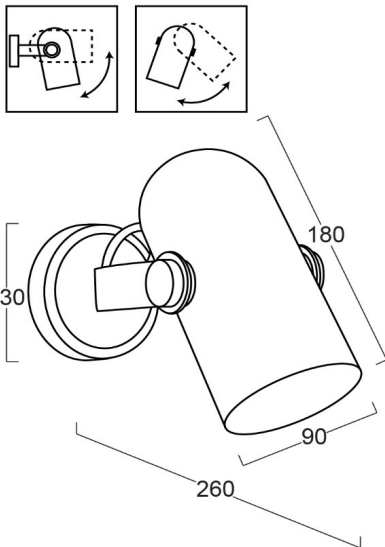

SPECIFICATION FEATURES

- * LAMP : LED 3W
- * SOCKET : E14x1
- * SIZE : W90 x 260 x H180 mm
- * MATERIAL : Metal Body in Black and Red Gold knob
- * Adjustable Up / Down, Left / Right

ORDERING DATA

CATALOG NO.	COLOR	LAMP TYPE	REMARKS
WSS13-051/E14x1	BLACK	LED 3W	