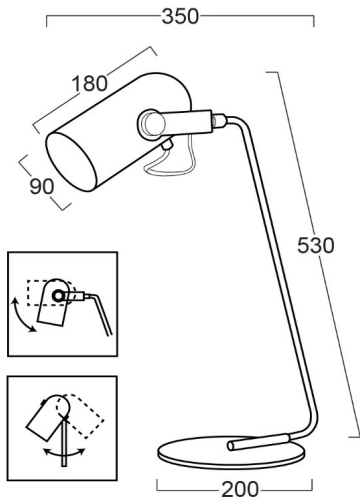

TSS20-021

TABLE LUMINAIRE / E14x1

**LIGHTING &
EQUIPMENT**
PUBLIC COMPANY LIMITED

APPLICATIONS

- * RECREATIONAL CENTERS, HOTELS
- * RESTAURANTS
- * RESIDENTIALS
- * OTHER INDOOR APPLICATIONS WHERE TABLE LUMINAIRE IS REQUIRED

SPECIFICATION FEATURES

- * LAMP : LED 3W
- * SOCKET : E14 x 1
- * SIZE : dia 200 x H530 mm
- * MATERIAL : Metal Body in Black and Red Gold knob
- * Adjustable Up / Down, Left / Right

ORDERING DATA

CATALOG NO.	COLOR	LAMP TYPE	REMARKS
TSS20-021 /E14x1	BLACK		