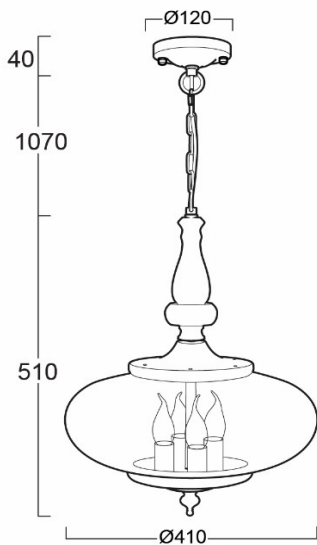

PSG38-074

PENDANT LUMINAIRE - E14x4

LIGHTING &
EQUIPMENT
PUBLIC COMPANY LIMITED

APPLICATIONS

- * RECREATIONAL CENTERS, HOTELS
- * RESTAURANTS
- * RESIDENTIALS
- * OTHER INDOOR APPLICATIONS WHERE PENDANT LUMINAIRE IS REQUIRED

SPECIFICATION FEATURES

- * LAMP : Candle LED 3W
- * SOCKET : E14x4
- * SIZE : Dia 410 x 510 mm (w/o Chain Length)
- * MATERIAL : Metal Body in Black Copper color, Clear Glass

ORDERING DATA

CATALOG NO.	COLOR	LAMP TYPE	REMARKS
PSG38-074 /E14x4	BLACK COPPER	LED	