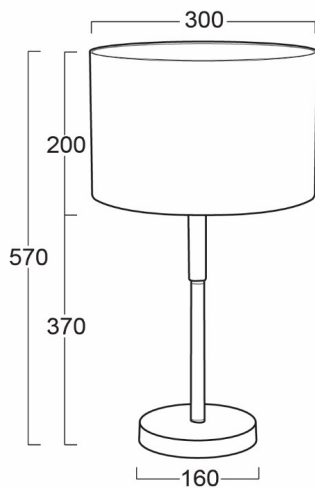

# TSF30-101/BK

TABLE LUMINAIRE - E27x1

## SPECIFICATION FEATURES

- \* LAMP : LED 3W
- \* SOCKET : E27 x 1
- \* SIZE : dia 300 x H570 mm
- \* MATERIAL : Black Metal and Wood Body, with White Fabric Shade
- On/Off Pull Switch