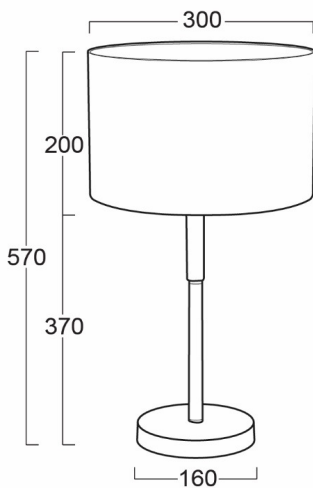

TSF30-111/WH

TABLE LUMINAIRE - E27x1

APPLICATIONS

- * RECREATIONAL CENTERS, HOTELS
- * RESTAURANTS
- * RESIDENTIALS
- * OTHER INDOOR APPLICATIONS WHERE TABLE LUMINAIRE IS REQUIRED

SPECIFICATION FEATURES

- * LAMP : LED 3W
- * SOCKET : E27 x 1
- * SIZE : dia 300 x H570 mm
- * MATERIAL : White Metal and Wood Body, with White Fabric Shade
- On/Off Pull Switch

ORDERING DATA

CATALOG NO.	COLOR	LAMP TYPE	REMARKS
TSF30-111/WH /E27	WHITE		