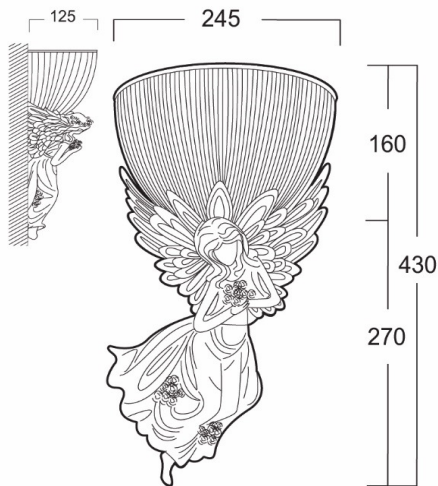

WSG26-021

WALLMOUNT LUMINAIRE - E27x1

LUMAX

APPLICATIONS

- * RECREATIONAL CENTERS, HOTELS
- * RESTAURANTS
- * RESIDENTIALS
- * OTHER INDOOR APPLICATIONS WHERE WALLMOUNT LUMINAIRE IS REQUIRED

SPECIFICATION FEATURES

- * LAMP : LED 6W
- * SOCKET : E27 x 1
- * SIZE : W245 x 125 x H430 mm
- * MATERIAL : Metal and Resin Body
Amber Color Glass

ORDERING DATA

CATALOG NO.	COLOR	LAMP TYPE	REMARKS
WSG26-021 /E27x1	AB Color	LED 6W	