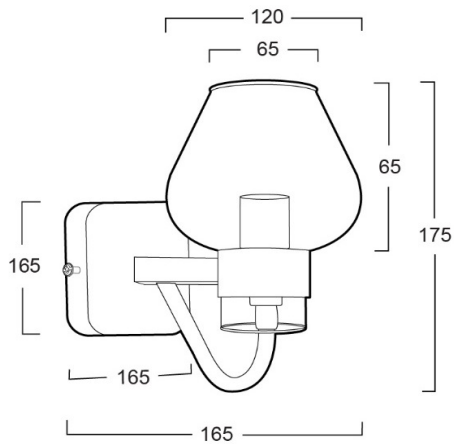

WSG11-081

WALLMOUNT LUMINAIRE - E14x1

LUMAX

APPLICATIONS

- * RECREATIONAL CENTERS, HOTELS
- * RESTAURANTS
- * RESIDENTIALS
- * OTHER INDOOR APPLICATIONS WHERE WALLMOUNT LUMINAIRE IS REQUIRED

SPECIFICATION FEATURES

- * LAMP : B45 LED 3W
- * SOCKET : E14 x 1
- * SIZE : W120 x 165 x H175 mm
- * MATERIAL : Metal Body and Smoke Grey Glass

ORDERING DATA

CATALOG NO.	COLOR	LAMP TYPE	REMARKS
WSG11-081 /E14x1	BROWN	LED 3W	