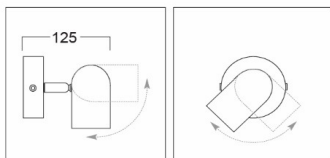

SPECIFICATION FEATURES

- * LAMP : PAR 16 LED
- * SOCKET : GU10x1
- * SIZE : W55 x 125 x H90 mm
- * Material : Aluminum head & Metal Body,
Adjustable Head, On/Off Switch at base

ORDERING DATA

CATALOG NO.	COLOR	LAMP TYPE	REMARKS
WSA06-011/GU10x1	WHITE	PAR16	