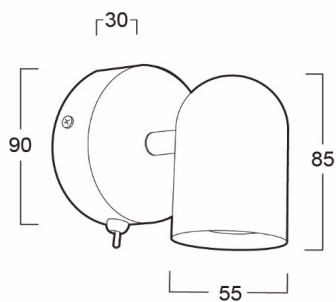

SPECIFICATION FEATURES

- * LAMP : PAR 16 LED
- * SOCKET : GU10x1
- * SIZE : W55 x 125 x H90 mm
- * Material : Aluminum head & Metal Body,
Adjustable Head, On/Off Switch at base

ORDERING DATA

CATALOG NO.	COLOR	LAMP TYPE	REMARKS
WSA06-011/GU10x1	WHITE	PAR16	