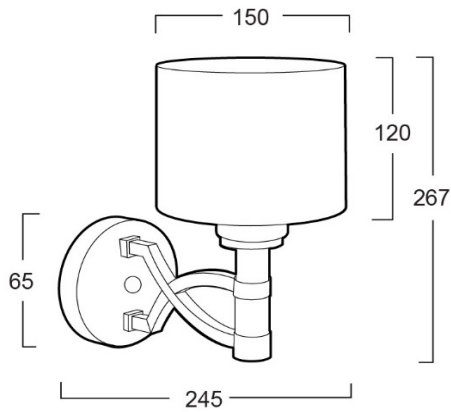

WSG15-091

WALLMOUNT LUMINAIRE - E27x1

LUMAX

APPLICATIONS

- * RECREATIONAL CENTERS, HOTELS
- * RESTAURANTS
- * RESIDENTIALS
- * OTHER INDOOR APPLICATIONS WHERE WALLMOUNT LUMINAIRE IS REQUIRED

SPECIFICATION FEATURES

- * LAMP : LED 3W
- * SOCKET : E27 x 1
- * SIZE : W150 x 245 x H267 mm
- * MATERIAL : Metal Body in Black and Korea Gold Color, White Glass

ORDERING DATA

| CATALOG NO. | COLOR | LAMP TYPE | REMARKS |
|------------------|-------|-----------|---------|
| WSG15-091 /E27x1 | | LED 3W | |