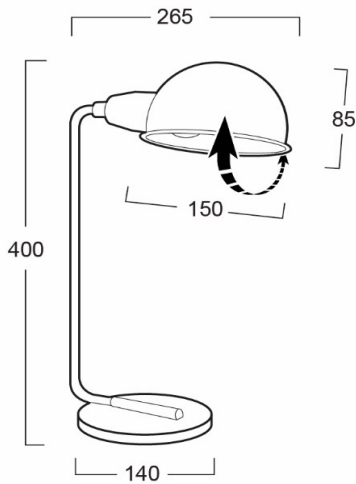

SPECIFICATION FEATURES

- * LAMP : LED 3W
 - * SOCKET : E14x1
 - * SIZE : W150 x 265 x H400 mm
 - * MATERIAL : Metal Body in Black and Gold Color
- Adjustable head

ORDERING DATA

CATALOG NO.	COLOR	LAMP TYPE	REMARKS
TSS26-031/BK/G /E14x1	BLACK	LED 3W	