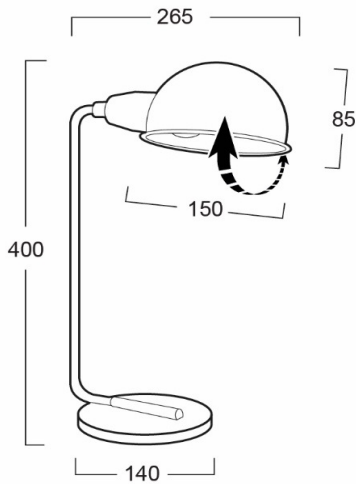

SPECIFICATION FEATURES

- * LAMP : LED 3W
- * SOCKET : E14x1
- * SIZE : W150 x 265 x H400 mm
- * MATERIAL : Metal Body in Grey Color

Adjustable head

ORDERING DATA

| CATALOG NO. | COLOR | LAMP TYPE | REMARKS |
|---------------------|-------|-----------|---------|
| TSS26-041/GY /E14x1 | GREY | LED 3W | |