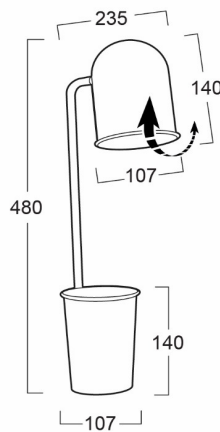

## TABLE LUMINAIRE - E27x1

**LIGHTING & EQUIPMENT**  
PUBLIC COMPANY LIMITED

### SPECIFICATION FEATURES

- \* LAMP : LED 3W
  - \* SOCKET : E27x1
  - \* SIZE : W107 x 235 x H480 mm
  - \* MATERIAL : Metal Body in White Color
- Adjustable head