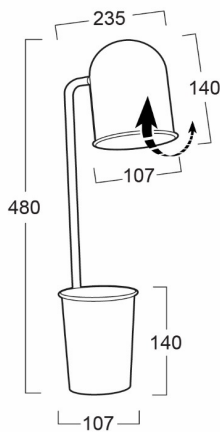

SPECIFICATION FEATURES

- * LAMP : LED 3W
- * SOCKET : E27x1
- * SIZE : W107 x 235 x H480 mm
- * MATERIAL : Metal Body in Pink Color

Adjustable head

ORDERING DATA

CATALOG NO.	COLOR	LAMP TYPE	REMARKS
TSS11-031/PI /E27x1	PINK	LED 3W	