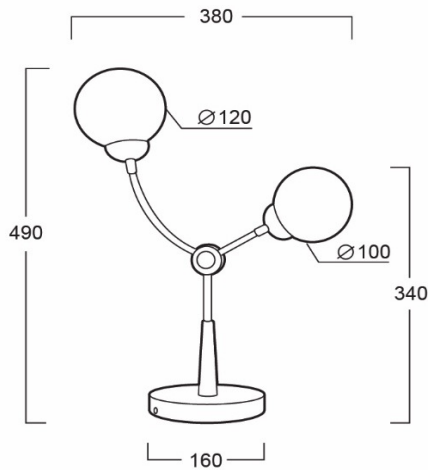

# TSG40-022

TABLE LUMINAIRE - G9x2

LIGHTING &  
EQUIPMENT  
PUBLIC COMPANY LIMITED

## SPECIFICATION FEATURES

- \* LAMP : LED 2W
- \* SOCKET : G9x2
- \* SIZE : dia 380 x H490 mm
- \* MATERIAL : Metal body in Black and Gold color  
White Glass

## ORDERING DATA

CATALOG NO.	COLOR	LAMP TYPE	REMARKS
TSG40-022/G9x2	BLACK		