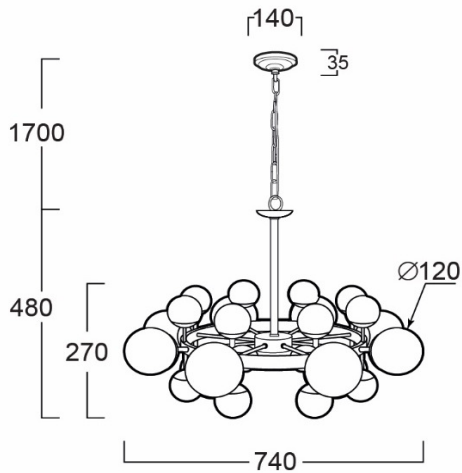

PSG74-048

PENDANT LUMINAIRE - G9x8

LUMAX

APPLICATIONS

- * RECREATIONAL CENTERS, HOTELS
- * RESTAURANTS
- * RESIDENTIALS
- * OTHER INDOOR APPLICATIONS WHERE PENDANT LUMINAIRE IS REQUIRED

SPECIFICATION FEATURES

- * LAMP : LED 3W
- * SOCKET : G9 x 8
- * SIZE : Dia 740 x H480 mm (w/o Chain Length)
- * MATERIAL : Metal Body in Titanium Gold Color
White Glass

ORDERING DATA

CATALOG NO.	COLOR	LAMP TYPE	REMARKS
PSG74-048 /G9x8	GOLD	LED 3W	