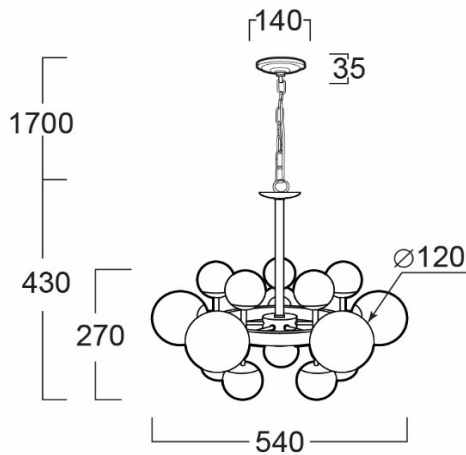

# PSG58-055

PENDANT LUMINAIRE - G9x5

## SPECIFICATION FEATURES

- \* LAMP : LED 3W
- \* SOCKET : G9 x 5
- \* SIZE : Dia 540 x H430 mm (w/o Chain Length)
- \* MATERIAL : Metal Body in Titanium Gold Color  
White Glass

## ORDERING DATA

CATALOG NO.	COLOR	LAMP TYPE	REMARKS
PSG58-055 /G9x5	GOLD	LED 3W	