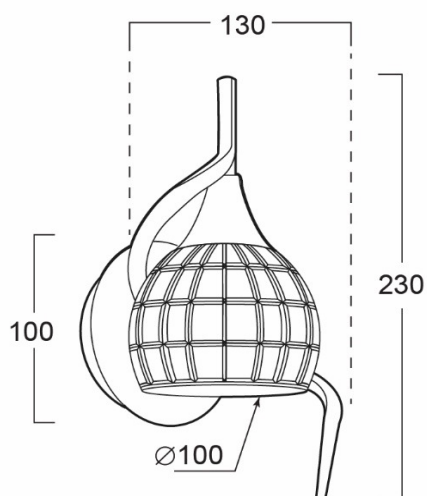

WSG12-151/G

WALLMOUNT LUMINAIRE - G9x1

LUMAX

APPLICATIONS

- * RECREATIONAL CENTERS, HOTELS
- * RESTAURANTS
- * RESIDENTIALS
- * OTHER INDOOR APPLICATIONS WHERE WALLMOUNT LUMINAIRE IS REQUIRED

SPECIFICATION FEATURES

- * LAMP : LED 3W
- * SOCKET : G9 x 1
- * SIZE : W100 x 130 x H230 mm
- * MATERIAL : Metal Body in Gold Color, Frosted Pattern Glass

ORDERING DATA

CATALOG NO.	COLOR	LAMP TYPE	REMARKS
WSG12-151/G /G9x1	GOLD	LED 3W	