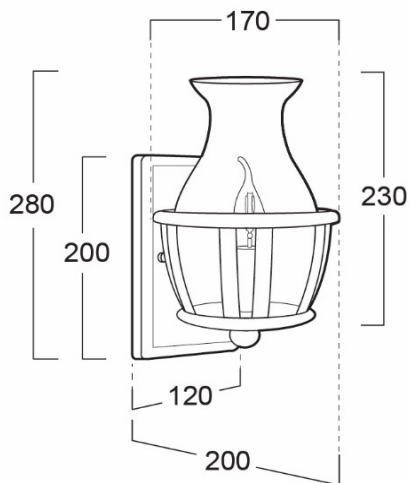

WSG18-211/BK

WALLMOUNT LUMINAIRE - E14x1

LUMAX

APPLICATIONS

- * RECREATIONAL CENTERS, HOTELS
- * RESTAURANTS
- * RESIDENTIALS
- * OTHER INDOOR APPLICATIONS WHERE WALLMOUNT LUMINAIRE IS REQUIRED

SPECIFICATION FEATURES

- * LAMP : LED 3W
- * SOCKET : E14 x 1
- * SIZE : W170 x 200 x H280 mm
- * MATERIAL : Metal Body in Black Color, Bubbles blown glass

ORDERING DATA

CATALOG NO.	COLOR	LAMP TYPE	REMARKS
WSG18-211/BK /E14x1	BLACK	LED 3W	