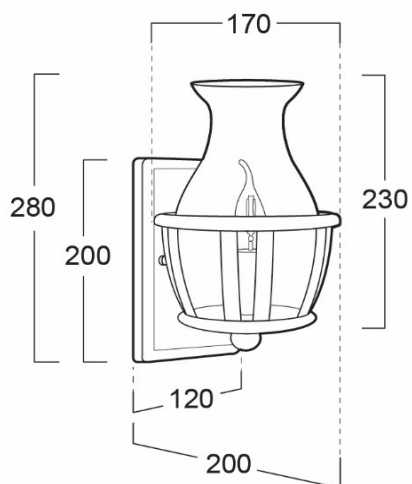

## SPECIFICATION FEATURES

- \* LAMP : LED 3W
- \* SOCKET : E14 x 1
- \* SIZE : W170 x 200 x H280 mm
- \* MATERIAL : Metal Body in Gold Color, Bubbles blown glass