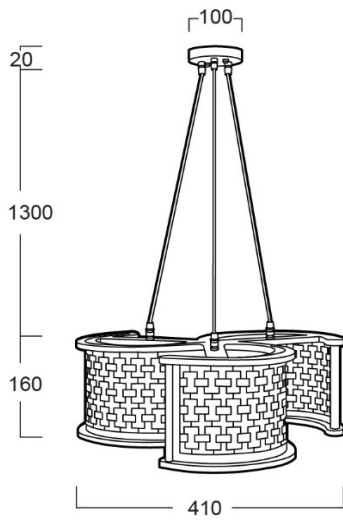

# PWW42-013

PENDANT LUMINAIRE - E27x3

**LUMAX**

## SPECIFICATION FEATURES

- \* LAMP : LED 3W
- \* SOCKET : E27x3
- \* SIZE : dia410 x H160 mm (w/o Cable Length)
- \* MATERIAL : Metal Mounting Plate, Wood Shade

## ORDERING DATA

CATALOG NO.	COLOR	LAMP TYPE	REMARKS
PWW42-013 /E27x3	LIGHT BROWN		